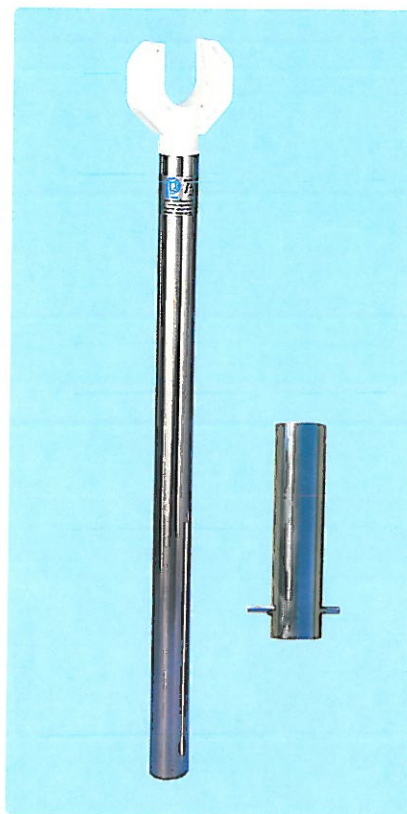

SLEEVE MOUNTED