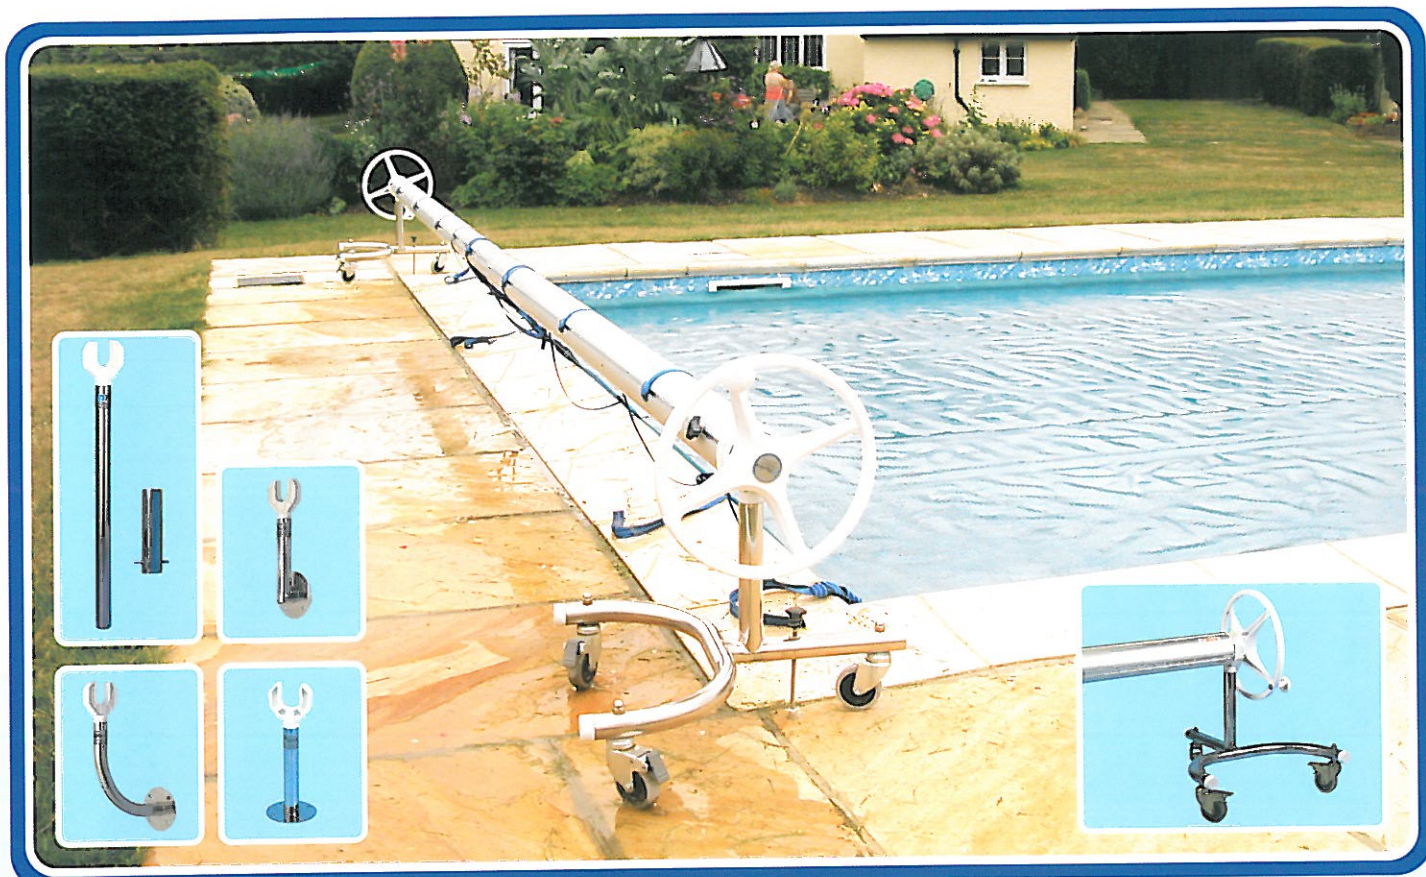

## ● UK Manufactured

Widely regarded as the best domestic reel available. Manufactured from polished stainless steel and anodised aluminium. The Slidelock will give you years of trouble-free operation.

## ● Simple to Use

Supplied with high quality bearings and two steering wheels fitted with crank handles. The Slidelock has been designed to enable you to cover your pool quickly and with minimum effort.

## ● Can be Supplied Motorised

Designed to enable you to semi-automate your Slidelock Reel. Optional Power Pack fits inside the reel. The power pack minimises the effort required to cover and uncover your pool.

- The Slidelock Telescopic Reel System is generally considered the best domestic reel on the market.
- The Slidelock is made by Plastica in anodised aluminium tube, bright polished stainless steel end stands, plastic bearings and steering wheels with stainless steel axle crank handles.
- The Slidelock reel comes complete with all the necessary straps and fittings as well as an instruction guide to ensure a quick and effortless installation.
- The Slidelock reel can be supplied with a range of different end stands to suit all types of installations at no extra cost.
- The Slidelock reel has many optional extras including a castor pack for mobile systems, DIY leading edges and storage covers.
- The Slidelock reel can be motorised using the Plastica "Power Pack".
- The Slidelock telescopic tube is available in 2 sizes: the small tube which telescopes from 3.05m to 4.57m (10' to 15') pool size and the large extending from 4.88m to 6.4m (16' to 21') pool size.