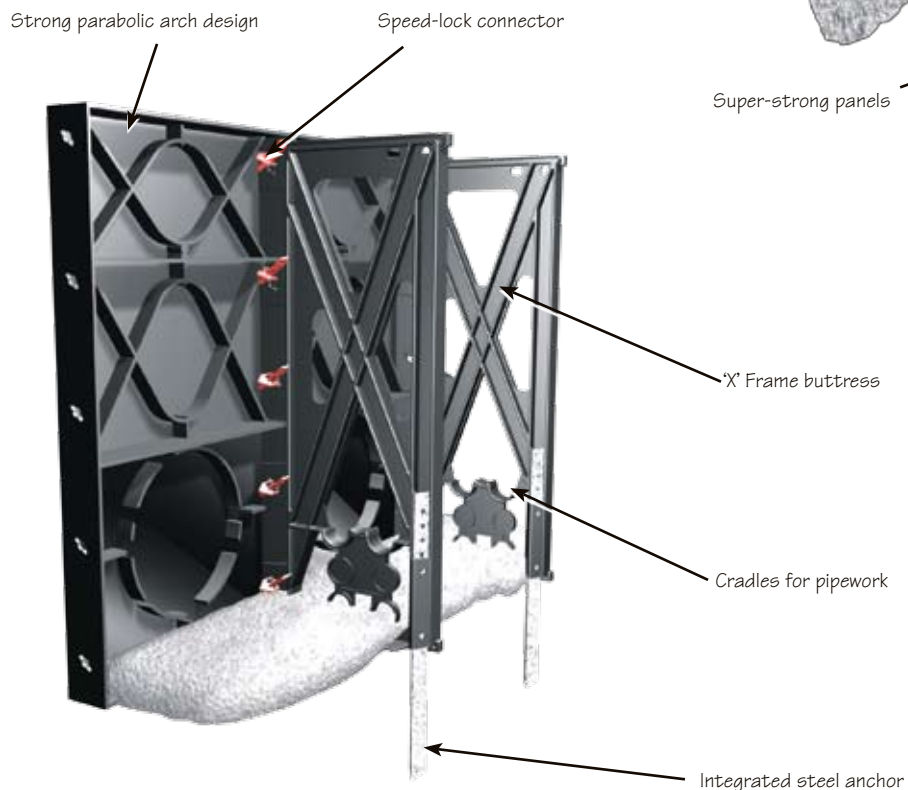

For the self build enthusiast both the Swimmer pool panels and buttresses incorporate a number of unique features to help make the installation so much easier.