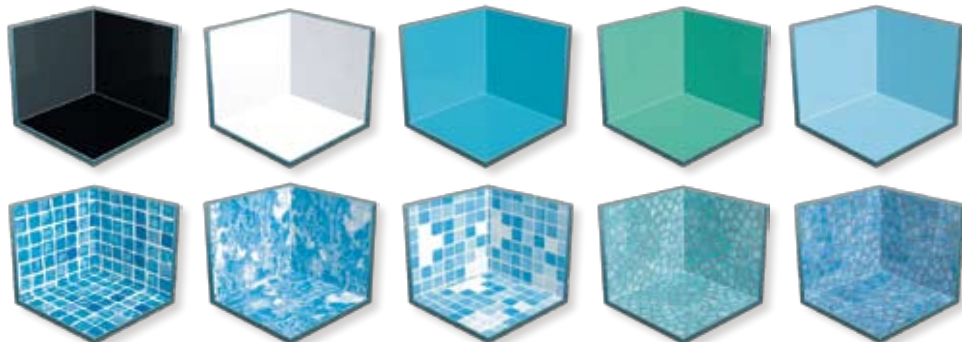

# Endless possibilities

Thanks to a combination of four different lengths of straight panels and special 2' radius corner sections almost any size of pool can be produced to suit your budget.

The standard depth of a pool is 48" (1200mm) although this can be increased by incorporating a sloping, wedge or hopper floor to create a greater depth of water.

Personalise your pool by choosing a liner to match your setting. Options include; classic mosaic, modern marble or contemporary monochrome designs, the choice is yours. If you want to take it a step further, then pick a waterline border to complement or contrast with the liner of your choice.