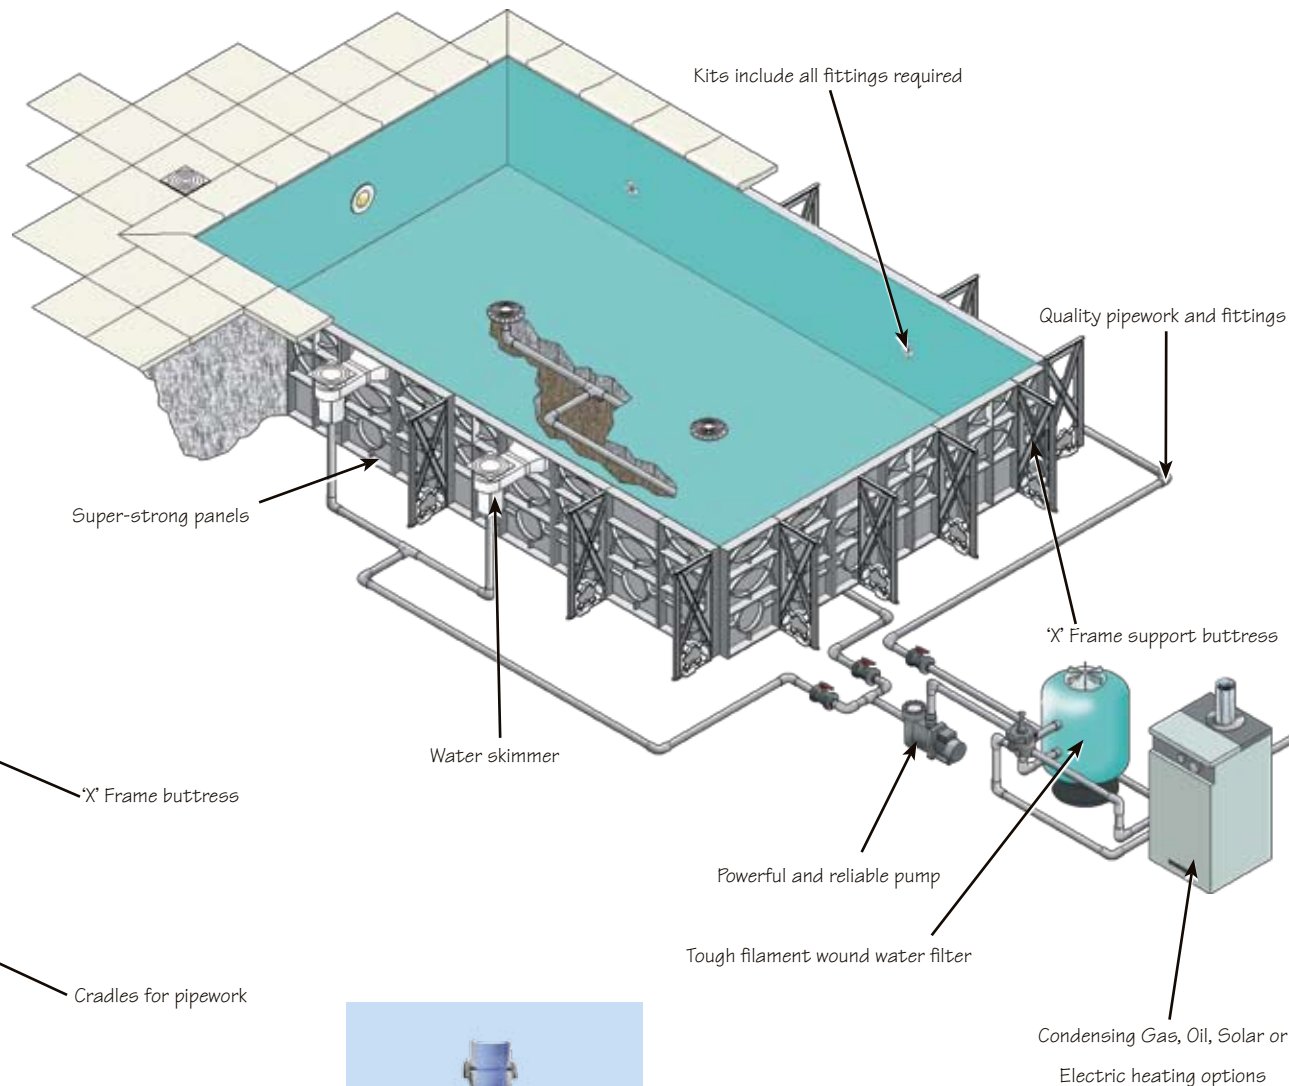

# Peace of mind as standard

By utilising the latest technologies, our design engineers have created a swimming pool system that combines elegant engineering solutions, advanced construction methods and state-of-the-art materials to ensure your pool will withstand the tests of time and provide you with many years of enjoyment.

Using the concept of the parabolic arch, strength and rigidity has been designed into the panels which are assembled using either our patented Speed-lock connection system or the traditional nut and bolt method. The support buttresses feature a proven 'X' frame design, moulded pipework cradles and integrated steel anchors which when combined with the panels give a wall structure of unparalleled rigidity and stability.

For the self build enthusiast both the Swimmer pool panels and buttresses incorporate a number of unique features to help make the installation so much easier.

Your pool kit will include everything needed to get you swimming including a Multi Cyclone pre filter that will not only improve the clarity of your pool water but also save you thousands of litres of water every year normally wasted with traditional methods of filtration.