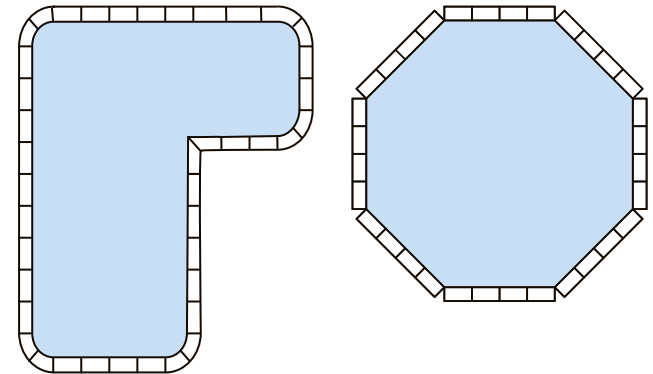

Endless possibilities

Thanks to a combination of four different lengths of straight panels and special 2' radius corner sections almost any size of pool can be produced to suit your budget.

The standard depth of a pool is 48" (1200mm) although this can be increased by incorporating a sloping, wedge or hopper floor to create a greater depth of water.

Personalise your pool by choosing a liner to match your setting. Options include; classic mosaic, modern marble or contemporary monochrome designs, the choice is yours. If you want to take it a step further, then pick a waterline border to complement or contrast with the liner of your choice.

Colours and patterns shown may be subject to change, and are reproduced here within the limitations of the printing process.