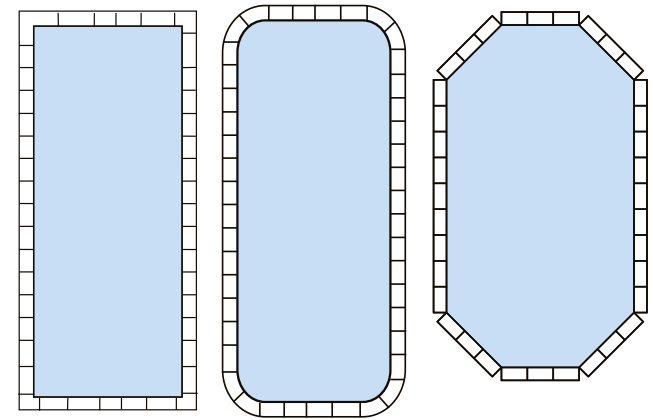

Endless possibilities

Thanks to a combination of four different lengths of straight panels and special 2' radius corner sections almost any size of pool can be produced to suit your budget.

The standard depth of a pool is 48" (1200mm) although this can be increased by incorporating a sloping, wedge or hopper floor to create a greater depth of water.

Personalise your pool by choosing a liner to match your setting. Options include; classic mosaic, modern marble or contemporary monochrome designs, the choice is yours. If you want to take it a step further, then pick a waterline border to complement or contrast with the liner of your choice.

Colours and patterns shown may be subject to change, and are reproduced here within the limitations of the printing process.