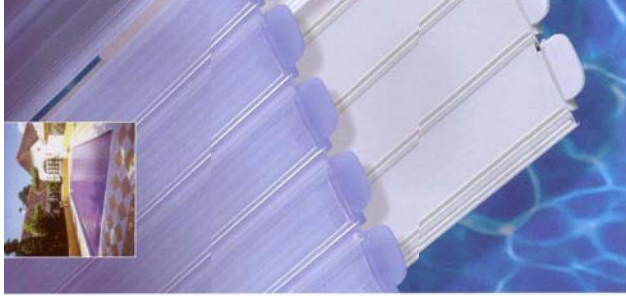

Quality on top

STARLINE. RELAXING LUXURY

STARLINE
R O L L T E C K