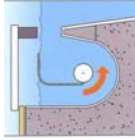

Invisible mechanism

STARLINE: RELAXING LUXURY

STARLINE
ROLLETEK