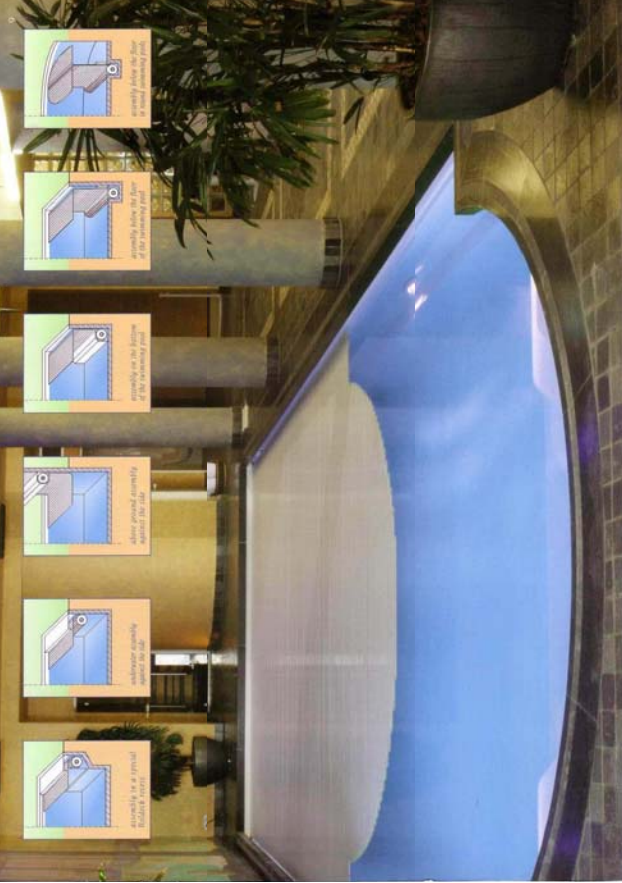

STARLINE. RELAXING LUXURY

STARLINE  
KOLBECK

The Starline Boldock is a unique system that can be used with swimming pools of virtually any shape or dimensions, indoor or outdoor, large or small, there are

## One system, many possibilities

hardly any limitations. Your Boldock is produced to fit your pool like a glove, using modern computer technology. Whether you have a polyester, liner or tiled pool, a Starline Boldock is the ideal swimming pool cover. The Starline Boldock can be installed in various ways. The illustrations above show some of the possibilities - from left to right:

STARLINE. RELAXING LUXURY

STARLINE  
BOLDOCK

Starline Rolltek is available in a range of versions and colours. While solid laminated slats block out light and ensure the growth of algae, transparent slats in combination with underwater lighting make for a spectacular sight. For this reason, transparent laminated slats are particularly suitable for outdoor pools. For outdoor pools a special 'water diffusion' is available. With the laminated roller slats,