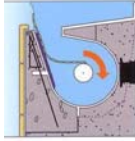

Invisible mechanism

STARLINE: RELAXING LUXURY

STARLINE
ROLLETEK