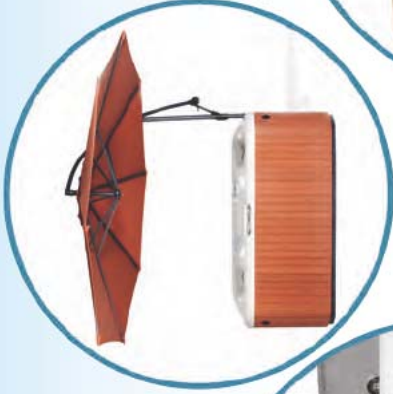

SPA ACCESSORIES

Enhance the enjoyment of your Hot Tub with Essentials accessories

parasols